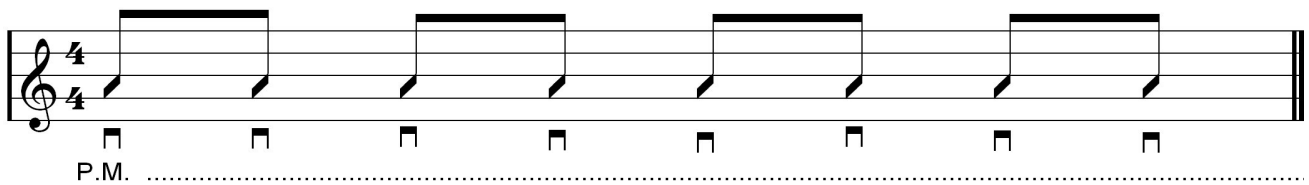

This is War

30 Seconds to Mars

The Basic Ingredients :

Song Parts.

Chord Pattern 1.

Used in the intro and verse

| Ebm | Gb | B | Db |

Chord Pattern 2.

Used in the pre chorus

| B | % | Db | % |

Chord Pattern 3.

Used in the Chorus

| Gb | % | Bbm | % |

| Ebm | % | B | Db |

Suggested Strum.

Chord Shapes.

Bar Chords

This is War

30 Seconds to Mars

INTRO 1.

Ebm	Gb	B	Ab	
Ebm	Gb	B	Db	

VERSE 1.

Ebm	Gb	B	Ab	
A warning	to the people	The good and	the evil	
Ebm	Gb	B	Db	
This	is	war		
Ebm	Gb	B	Ab	
To the soldier	the civillian	The martyr,	the victim	
Ebm	Gb	B	Db	
This	is	war	It's the	