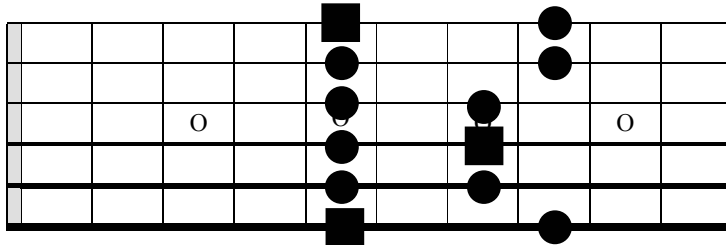

The Dorian Mode - E Shape

Another very popular mode used in rock.

This fingering is right on top of the E shape chord, where we would normally play minor pentatonic scale fingering 1.

Minor Pentatonic. 1 3^b 4 5 7^b 8

Now we add two new notes - note 2 and note 6^b. Notice the new notes can be played low, middle and high.

Aeolian Mode. 1 2 3^b 4 5 6 7^b 8
(Natural Minor Scale).